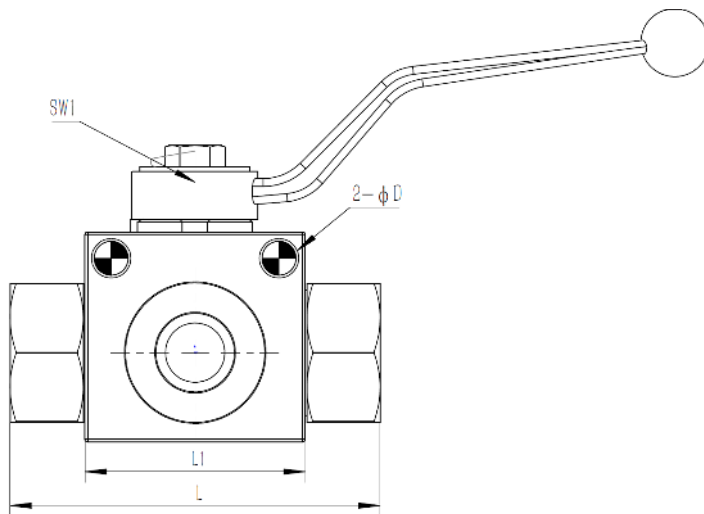

KHB3K Ball Valves 3 Way

TIMALCO HYDRAULICS

www.timalco.com.au

Ball Valves 3 Way

Part Number	Max Flow	Max Pressure	Ports
KHB3K-G14	15 LPM	380 Bar	1/4" BSPP
KHB3K-G38	30 LPM	380 Bar	3/8" BSPP
KHB3K-G12	60 LPM	320 Bar	1/2" BSPP
KHB3K-G34	80 LPM	300 Bar	3/4" BSPP
KHB3K-G1	125 LPM	280 Bar	1" BSPP

Part Number	DN	L	L1	B	D	h1	H	SW1	SW2	S
KHB3K-G14	06	69	40	26	4.5	13	35	09	22	35
KHB3K-G38	10	72	42	32	5.3	17	40	09	27	36
KHB3K-G12	13	83	48	35	6.5	17.5	40	09	30	35
KHB3K-G34	20	95	60	48	6.5	24.5	57	12	41	49
KHB3K-G1	25	113	65	57	8.5	28.5	64	14	50	56.5