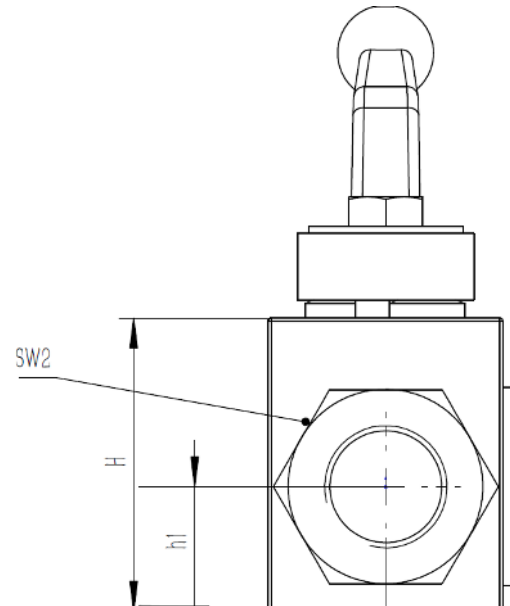

KHB3K Ball Valves 3 Way

TIMALCO HYDRAULICS

www.timalco.com.au

Ball Valves 3 Way

Part Number	Max Flow	Max Pressure	Ports
KHB3K-G14	15 LPM	380 Bar	1/4" BSPP
KHB3K-G38	30 LPM	380 Bar	3/8" BSPP
KHB3K-G12	60 LPM	320 Bar	1/2" BSPP
KHB3K-G34	80 LPM	300 Bar	3/4" BSPP
KHB3K-G1	125 LPM	280 Bar	1" BSPP

Part Number	DN	L	L1	B	D	h1	H	SW1	SW2	S
KHB3K-G14	06	69	40	26	4.5	13	35	09	22	35
KHB3K-G38	10	72	42	32	5.3	17	40	09	27	36
KHB3K-G12	13	83	48	35	6.5	17.5	40	09	30	35
KHB3K-G34	20	95	60	48	6.5	24.5	57	12	41	49
KHB3K-G1	25	113	65	57	8.5	28.5	64	14	50	56.5