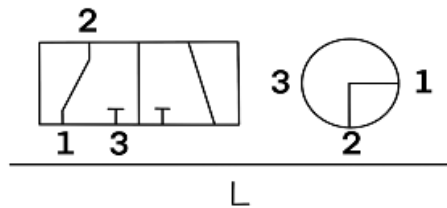

KHB3K Ball Valves 3 Way

TIMALCO HYDRAULICS

www.timalco.com.au

Ball Valves 3 Way

Part Number	Max Flow	Max Pressure	Ports
KHB3K-G14	15 LPM	380 Bar	1/4" BSPP
KHB3K-G38	30 LPM	380 Bar	3/8" BSPP
KHB3K-G12	60 LPM	320 Bar	1/2" BSPP
KHB3K-G34	80 LPM	300 Bar	3/4" BSPP
KHB3K-G1	125 LPM	280 Bar	1" BSPP

Part Number	DN	L	L1	B	D	h1	H	SW1	SW2	S
KHB3K-G14	06	69	40	26	4.5	13	35	09	22	35
KHB3K-G38	10	72	42	32	5.3	17	40	09	27	36
KHB3K-G12	13	83	48	35	6.5	17.5	40	09	30	35
KHB3K-G34	20	95	60	48	6.5	24.5	57	12	41	49
KHB3K-G1	25	113	65	57	8.5	28.5	64	14	50	56.5