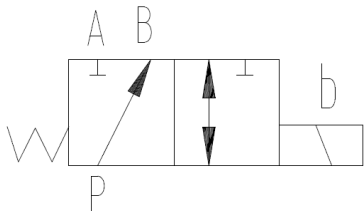

3 Port Selector Valves HVC

TIMALCO HYDRAULICS

www.timalco.com.au

Part Number	Ports	Max Flow	Max Pressure	Volts
HVC-38-10-12VDC	3/8" BSPP	60 LPM	210 Bar	12VDC
HVC-38-10-24VDC				24VDC
HVC-12-10-12VDC	1/2" BSPP	80 LPM		12VDC
HVC-12-10-24VDC				24VDC