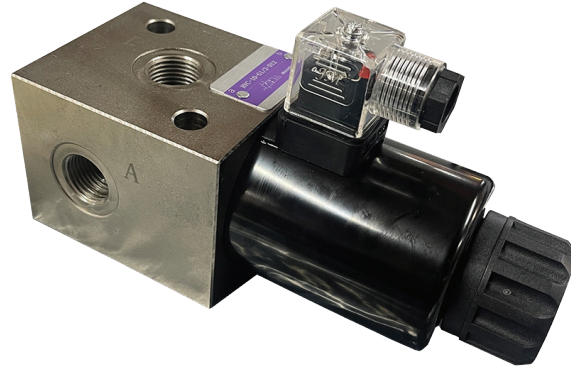

3 Port Selector Valves HVC

TIMALCO HYDRAULICS

www.timalco.com.au

Part Number	Ports	Max Flow	Max Pressure	Volts
HVC-38-10-12VDC	3/8" BSPP	60 LPM	210 Bar	12VDC
HVC-38-10-24VDC				24VDC
HVC-12-10-12VDC	1/2" BSPP	80 LPM		12VDC
HVC-12-10-24VDC				24VDC